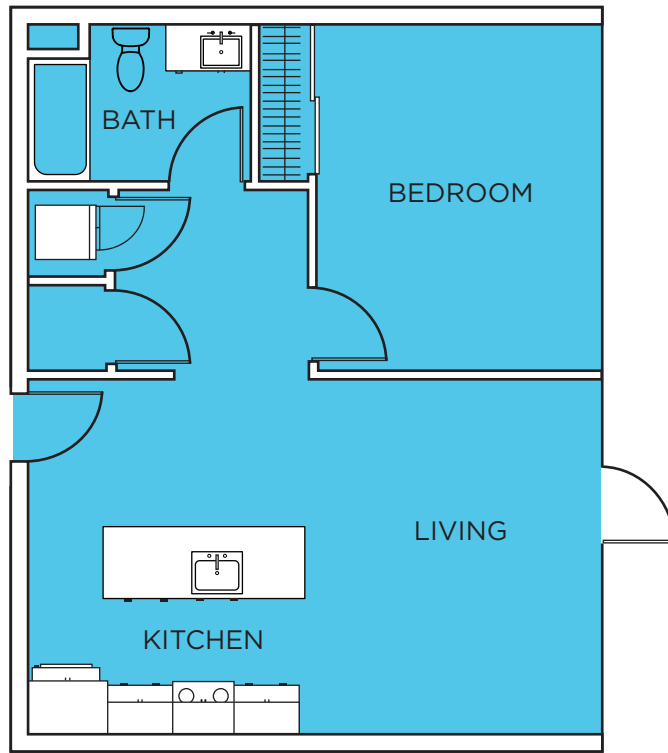

THE  
**presley**  
APARTMENTS  
THE BLOCK

1 BED/1 BATH XS  
1 BED/1 BATH SM

BL-A1 718 SF  
BL-A2 730 SF

---

---

---

---